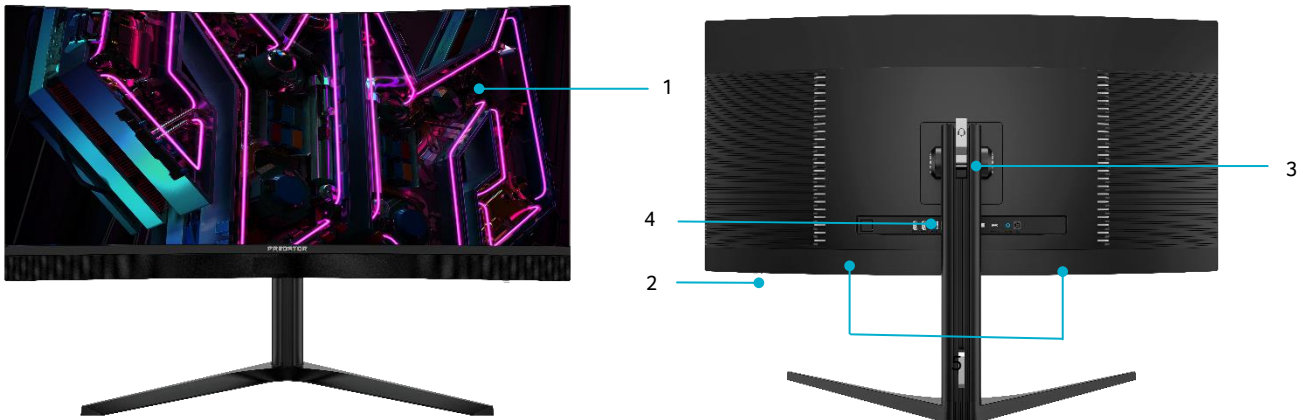

# Predator X34 V3

## MiniLED Gaming Display

- 34" UWQHD (3440x1440) gaming monitor
- 2304-zone MiniLED local dimming
- 1ms [GTG] response time
- 1500R curvature
- 180Hz Refresh Rate
- AMD FreeSync™ Premium
- DCI-P3 94% wide color gamut
- VESA DisplayHDR™ 1000
- Type-C 90W PD
- Ergostand with tilt, swivel, and height adjustment
- Built-in KVM switch for switching between multiple PCs without changing monitor/keyboard/mouse setup

<b>Product views</b>	<ol style="list-style-type: none"> <li>34" 21:9 display</li> <li>Power button/OSD button</li> <li>VESA wall mount</li> </ol>	<ol style="list-style-type: none"> <li>USB 3.2 hub</li> <li>5Wx2 speaker</li> </ol>
<b>Color</b>	Black	
<b>Dimensions and weight</b>	Dimensions: 80.61x57.73~45.73x34.56 cm 31.74x22.73~18.00x13.6 in	Weight: 8.08 kg 17.08 lb
<b>Size</b>	34" (21:9)	
<b>Active display area</b>	797x333 mm	
<b>Maximum resolution</b>	HDMI: 3440x1440@100Hz DP: 3440x1440@180Hz Type-C: 3440x1440@180Hz DCI-P3 94%	
<b>Response time</b>	1ms (GTG)	
<b>Contrast ratio</b>	100,000,000:1 (ACM)	
<b>Brightness</b>	<ul style="list-style-type: none"> <li>Native: 600nits</li> <li>HDR1000 mode: peak 1000nits</li> </ul>	
<b>Viewing angle (CR=10)</b>	178° (H), 178° (V)	
<b>Colors</b>	1.07B	
<b>Bits</b>	8Bit+FRC (10Bit with dithering)	
<b>Input signal</b>	2HDMI (2.0)+1DP (1.4)+1USB C(90W)+USB3.2 (2up 2down)+SPK+Audio out	
<b>Speakers</b>	5W x2	
<b>VESA Wall mounting</b>	100 X 100mm	
<b>Power supply</b>	External adapter	
<b>Support</b>	AMD FreeSync™ Premium	
<b>ErgoStand</b>	Tilt <ul style="list-style-type: none"> <li>-5° ~ 20°</li> </ul> Swivel <ul style="list-style-type: none"> <li>-20° ~ 20°</li> </ul>	Height adjustment <ul style="list-style-type: none"> <li>120 mm</li> </ul> Pivot <ul style="list-style-type: none"> <li>No</li> </ul>