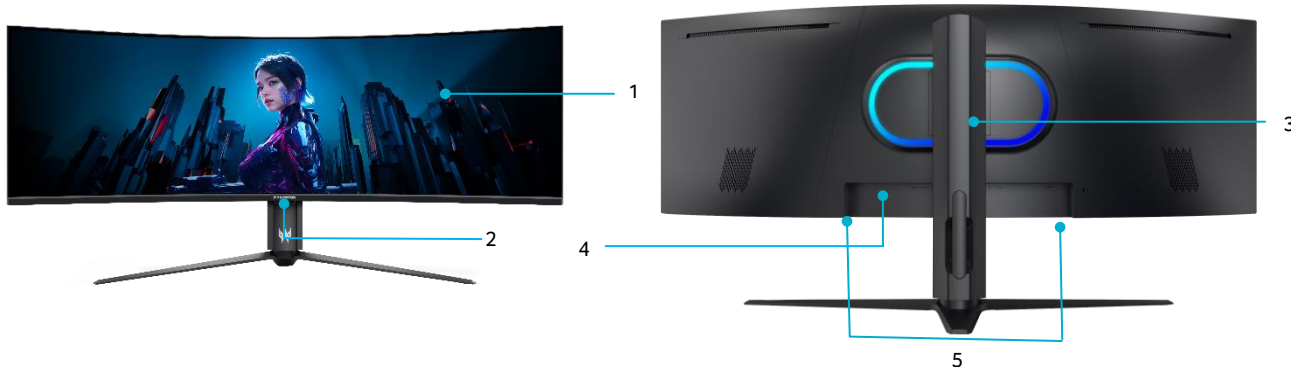

Predator Z57

MiniLED Gaming Display

- 57" DUHD (7680x2160) 120Hz gaming monitor
- Dynamic Frequency & Resolution (DFR) enables DFHD@240Hz
- 2304-zone MiniLED local dimming
- 1000R curvature
- AMD FreeSync™ Premium
- 1ms (GTG)
- DCI-P3 98% wide color gamut
- VESA DisplayHDR™ 1000
- Type-C 90W PD
- HDMI 2.1, supports PS5 and XBOX Series X¹
- HDMI 2.1, supports PC gaming²
- Ergostand with tilt, swivel, and height adjustment
- Built-in KVM switch for switching between multiple PCs without changing monitor/keyboard/mouse setup

Product views	1. 57.1" 32:9 display 2. Power button/OSD button 3. VESA wall mount	4. USB 3.2 hub 5. 10Wx2 speaker
Color	Black	
Dimensions and weight	Dimensions: 1313.9 (D) x 539.9 (W) x 628.0~545.1 (H) mm 51.73 (D) x 21.26~24.72 (W) x 13.11 (H) in	Weight: 18.3 kg 40.34 lb
Size	57.1" (32:9)	
Active display area	1395 x 392mm	
Maximum resolution	HDMI: 7680x2160@120Hz/3840x1080@240Hz DP: 7680x2160@120Hz/3840x1080@240Hz Type-C: 7680x2160@120Hz/3840x1080@240Hz DCI-P3 98%	
Response time	1ms (GTG)	
Contrast ratio	1,000,000:1 (ACM)	
Brightness	Native 400nits, HDR1000 mode: peak 1000nits	
Viewing angle (CR=10)	178° (H), 178° (V)	
Colors	1.07B	
Bits	8Bit+FRC	
Input signal	2HDMI(2.1)+DP(1.4) + TypeC(PD90W)+USB3.2 Hub (1u4d)+SPK+Audio out 2HDMI(2.1)+DP(1.4) + TypeC(PD90W)+USB3.2 Hub (1u4d)+Audio out	
Speakers	10Wx2 [optional]	
VESA Wall mounting	100 X 100mm	
Power supply	Internal	
Support	AMD FreeSync™ Premium	
ErgoStand	Tilt • -5° ~ 15° Swivel • ±30°	Height adjustment • 110 mm Pivot • N/A