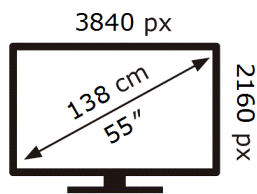

Samsung

QE55T

105 kWh/1000h

2019/2013

ENERG ⚡

Samsung

QE55T

105 kWh/1000h