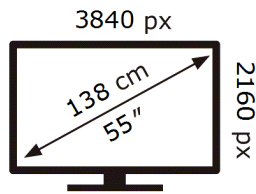

Samsung

QE55T

105 kWh/1000h

2019/2013

ENERG ⚡

Samsung

QE55T

105 kWh/1000h