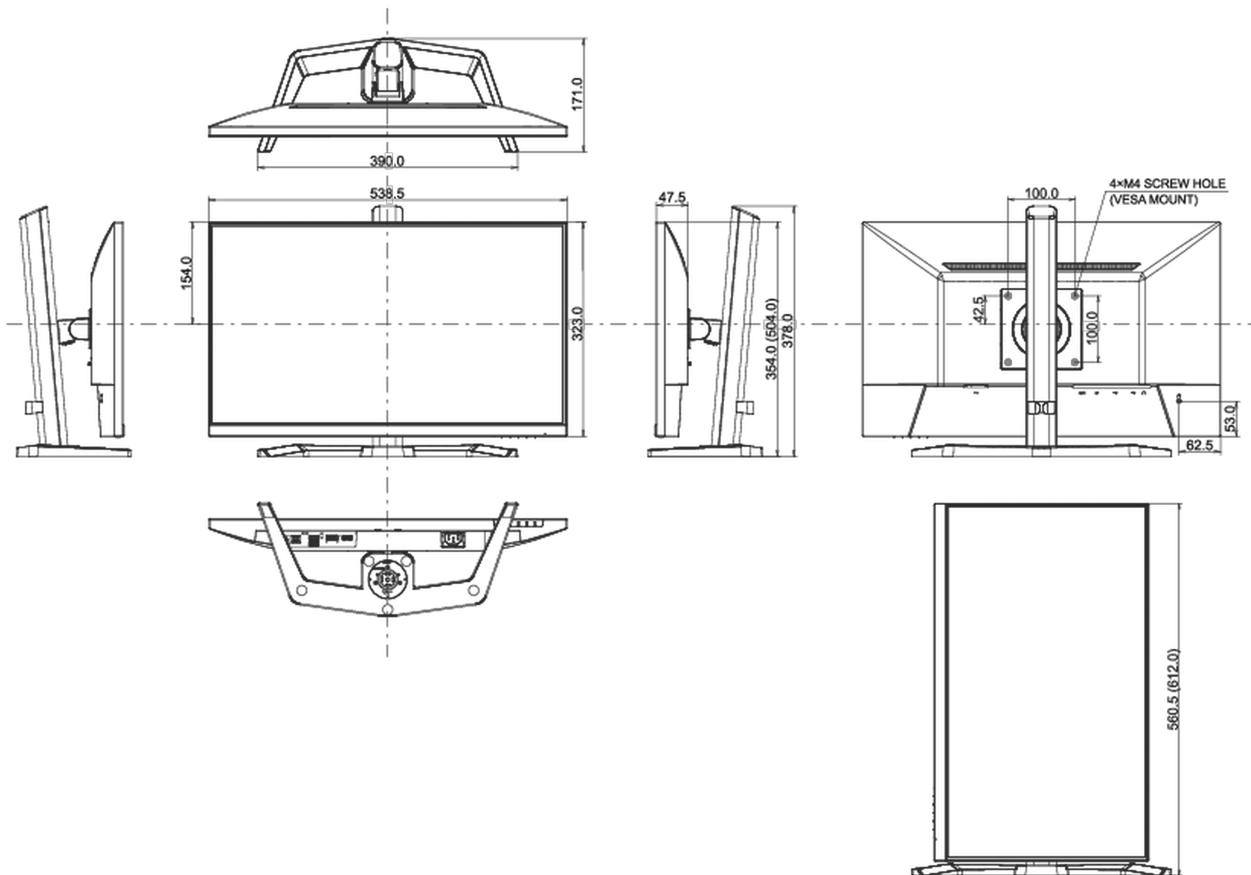

01 DISPLAY CHARACTERISTICS

Diagonal	23.8", 60.5cm
Panel	IPS, matte finish
Native resolution	1920 x 1080 @100Hz (2.1 megapixel Full HD)
Aspect ratio	16:9
Panel brightness	300 cd/m ²
Static contrast	1300:1
Advanced contrast	80M:1
Response time (MPRT)	1ms
Viewing zone	horizontal/vertical: 178°/178°, right/left: 89°/89°, up/down: 89°/89°
Colour support	16.7mln
Horizontal Sync	30 - 110kHz
Viewable area W x H	527 x 296.5mm, 20.7 x 11.7"
Pixel pitch	0.275mm
Colour	matte, black

04 MECHANICAL

Display position adjustments	tilt
Tilt angle	22° up; 4° down
VESA mounting	100 x 100mm
Cable management system	yes

05 ACCESSORIES INCLUDED

Cables	power, USB, HDMI
--------	------------------

08 DIMENSIONS / WEIGHT

Product dimensions W x H x D	538.5 x 397 x 192.5mm
Box dimensions W x H x D	615 x 126 x 405mm
Weight (without box)	3kg
Weight (with box)	4.4kg
EAN code	4948570124701

All trademarks and registered trademarks acknowledged. E & O E. Specification subject to change without notice. All LCD's comply with ISO-9241-307:2008 in connection with pixel defects.