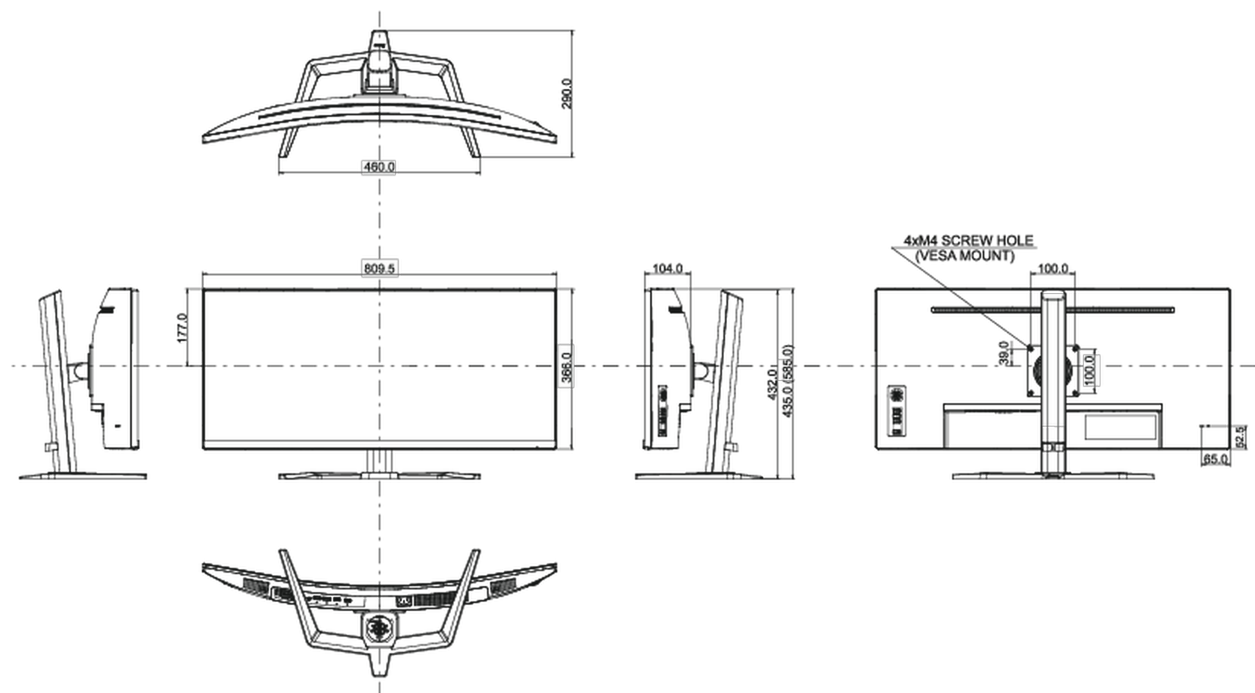

## 04 MECHANICAL

Display position adjustments	height, tilt
Height adjustment	150mm
Tilt angle	23° up; 5° down
VESA mounting	100 x 100mm

## 05 ACCESSORIES INCLUDED

Cables	power (1.8m), USB (1.8m), HDMI (1.8m), DP
Other	quick start guide, safety guide

## 08 DIMENSIONS / WEIGHT

Product dimensions W x H x D	809.5 x 435 (585) x 290mm
Box dimensions W x H x D	900 x 480 x 236mm
Weight (without box)	9.4kg
Weight (without stand)	6.7kg
Weight (with box)	12.4kg
EAN code	4948570124251