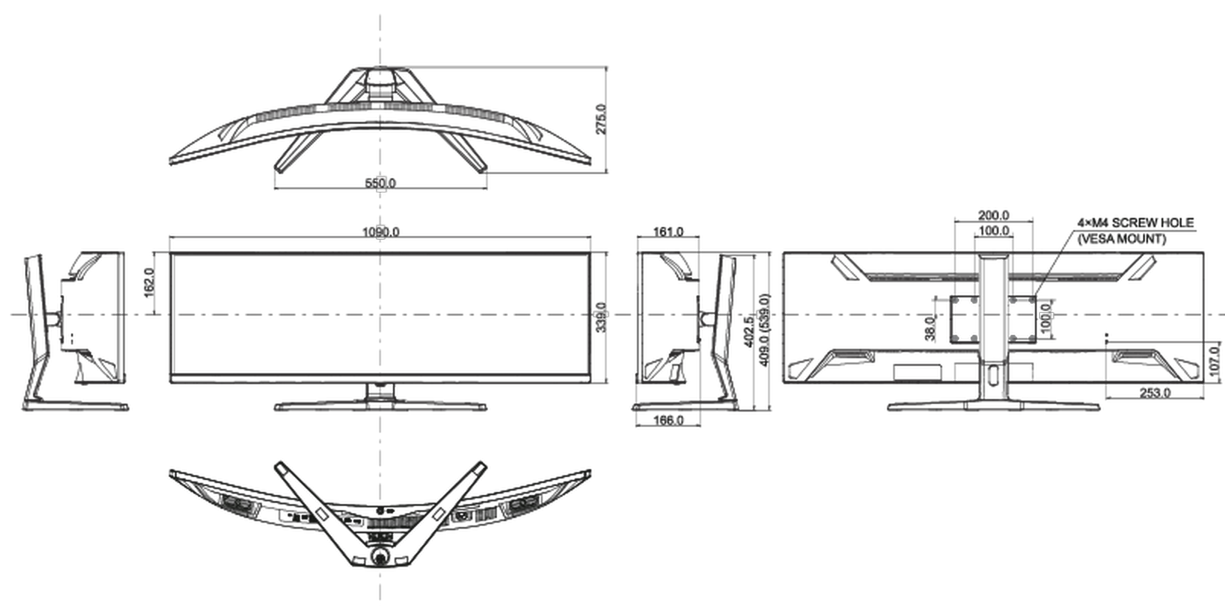

## 04 MECHANICAL

Display position adjustments	height, tilt
------------------------------	--------------

Height adjustment	130mm
Tilt angle	20° up; 3° down
VESA mounting	100 x 100mm, 200 x 100mm
Operation temperature range	5°C - 35°C

## 08 DIMENSIONS / WEIGHT

Product dimensions W x H x D	1090 x 409(539) x 275mm
Weight (without box)	11.2kg
EAN code	4948570122264

*All trademarks and registered trademarks acknowledged. E & O E. Specification subject to change without notice. All LCD's comply with ISO-9241-307:2008 in connection with pixel defects.*