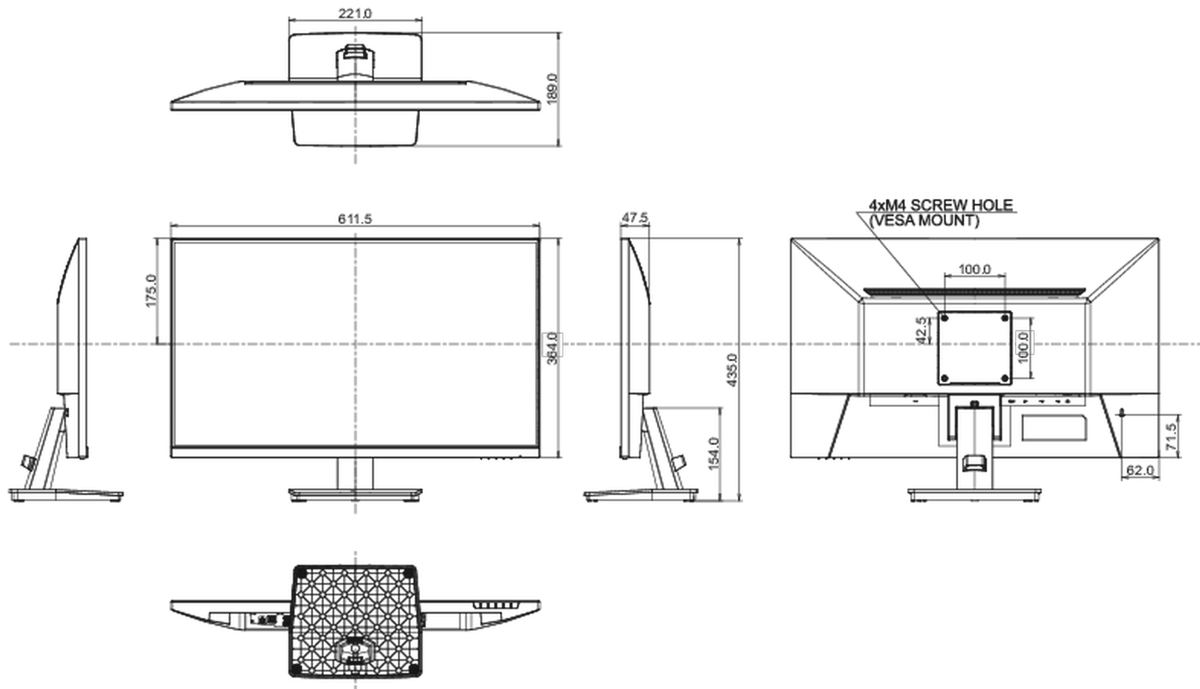

01 DISPLAY CHARACTERISTICS

Design	3-side borderless
Diagonal	27", 68.6cm
Panel	IPS panel technology LED, matte finish
Native resolution	1920 x 1080 @100Hz (2.1 megapixel Full HD)
Aspect ratio	16:9
Panel brightness	250 cd/m ²
Static contrast	1000:1
Advanced contrast	80M:1
Response time (MPRT)	1ms
Viewing zone	horizontal/vertical: 178°/178°, right/left: 89°/89°, up/down: 89°/89°
Colour support	16.7mIn (sRGB: 96%; NTSC: 72%)
Horizontal Sync	30 - 110kHz
Viewable area W x H	597.9 x 336.3mm, 23.5 x 13.2"
Pixel pitch	0.311mm
Colour	matte, black

04 MECHANICAL

Display position adjustments	tilt
Tilt angle	22° up; 4° down
VESA mounting	100 x 100mm
Cable management system	yes

05 ACCESSORIES INCLUDED

Cables	power, USB, HDMI
Other	quick start guide, safety guide

08 DIMENSIONS / WEIGHT

Product dimensions W x H x D	612 x 435 x 189mm
Box dimensions W x H x D	688 x 465 x 125mm
Weight (without box)	3.8kg
Weight (with box)	5.3kg
EAN code	4948570123056

All trademarks and registered trademarks acknowledged. E & O E. Specification subject to change without notice. All LCD's comply with ISO-9241-307:2008 in connection with pixel defects.