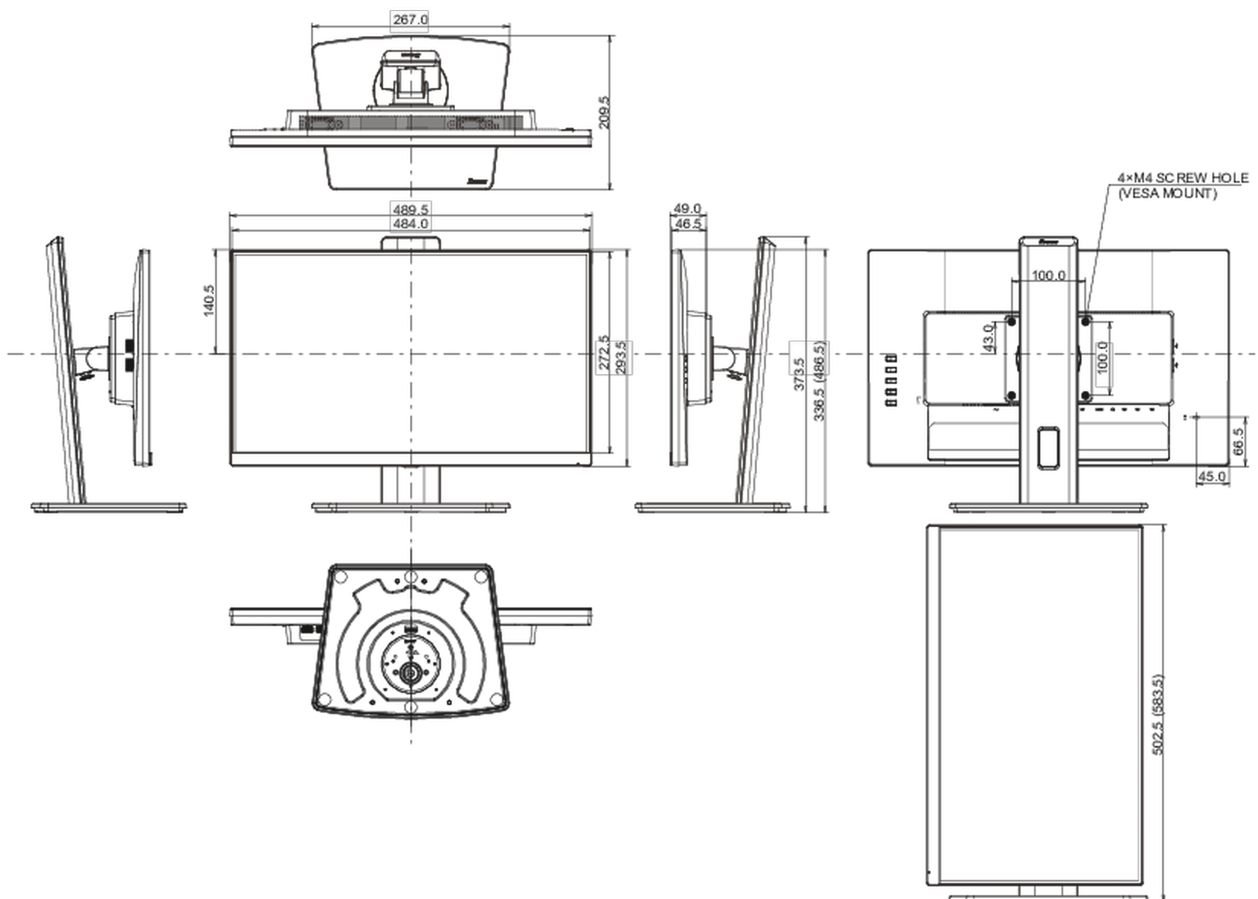

04 MECHANICAL

Display position adjustments	height, swivel, tilt, pivot (rotation both sides)
Height adjustment	150mm
Rotation (PIVOT function)	90°
Swivel stand	90°; 45° left; 45° right
Tilt angle	22° up; 5° down
VESA mounting	100 x 100mm

TCO Certified, CE, TÜV-Bauart, EAC, VCCI-B, PSE, RoHS support, ErP, WEEE, REACH, UKCA

REACH SVHC

above 0.1%: Lead

08 DIMENSIONS / WEIGHT

Product dimensions W x H x D

489.5 x 336.5 (486.5) x 109.5mm

Box dimensions W x H x D

560 x 380 x 159mm

Weight (without box)

4.5kg

Weight (with box)

5.9kg

EAN code

4948570123322

All trademarks and registered trademarks acknowledged. E & O E. Specification subject to change without notice. All LCD's comply with ISO-9241-307:2008 in connection with pixel defects.