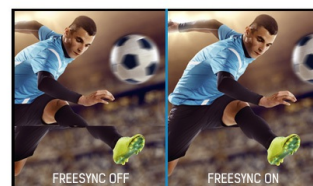

21.5" IPS technology panel with height adjustable stand and 100Hz refresh rate

Stylish edge-to-edge design makes the ProLite XUB2292HSU perfect for multi-monitor set-ups. The IPS panel technology offers accurate and consistent colour reproduction with wide viewing angles. The 100Hz refresh rate together with FreeSync function provides an instant, tangible improvement in image smoothness. High contrast and brightness values mean the monitor will provide excellent performance for photographic and web design. Equipped with speakers, USB 3.2 hub, headphone socket, HDMI and DisplayPort connections, a blue light reducer function to reduce eye fatigue and an ergonomic 150mm height adjustable stand for optimal user comfort, make this monitor a great choice for both multi-monitor configuration and office applications.

Available also in black : [ProLite XUB2292HSU-B6](#)

100Hz

A 100Hz refresh rate translates into increased smoothness of the image. This means that flickering is reduced and therefore eye fatigue is also less noticeable. The increased frequency also means smoother transitions between contrasting colours, smoother motion scenes in both movies and gaming, and even reduced mouse cursor flickering.

FreeSync™ Technology

AMD FreeSync™ technology puts an end to choppy gameplay and broken frames with fluid, artifact-free performance at virtually any framerate.

01 DISPLAY CHARACTERISTICS

Design	3-side borderless
Diagonal	21.5", 54.6cm
Panel	IPS Panel Technology LED, matte finish
Native resolution	1920 x 1080 @100Hz (2.1 megapixel Full HD)
Aspect ratio	16:9
Panel brightness	250 cd/m ²
Static contrast	1000:1
Advanced contrast	80M:1
Response time (MPRT)	0.4ms
Viewing zone	horizontal/vertical: 178°/178°, right/left: 89°/89°, up/down: 89°/89°
Colour support	16.7mIn (sRGB: 99%; NTSC: 72%)
Horizontal Sync	30 - 115kHz
Viewable area W x H	476.1 x 267.8mm, 18.7 x 10.5"
Pixel pitch	0.248mm
Colour	matte, white