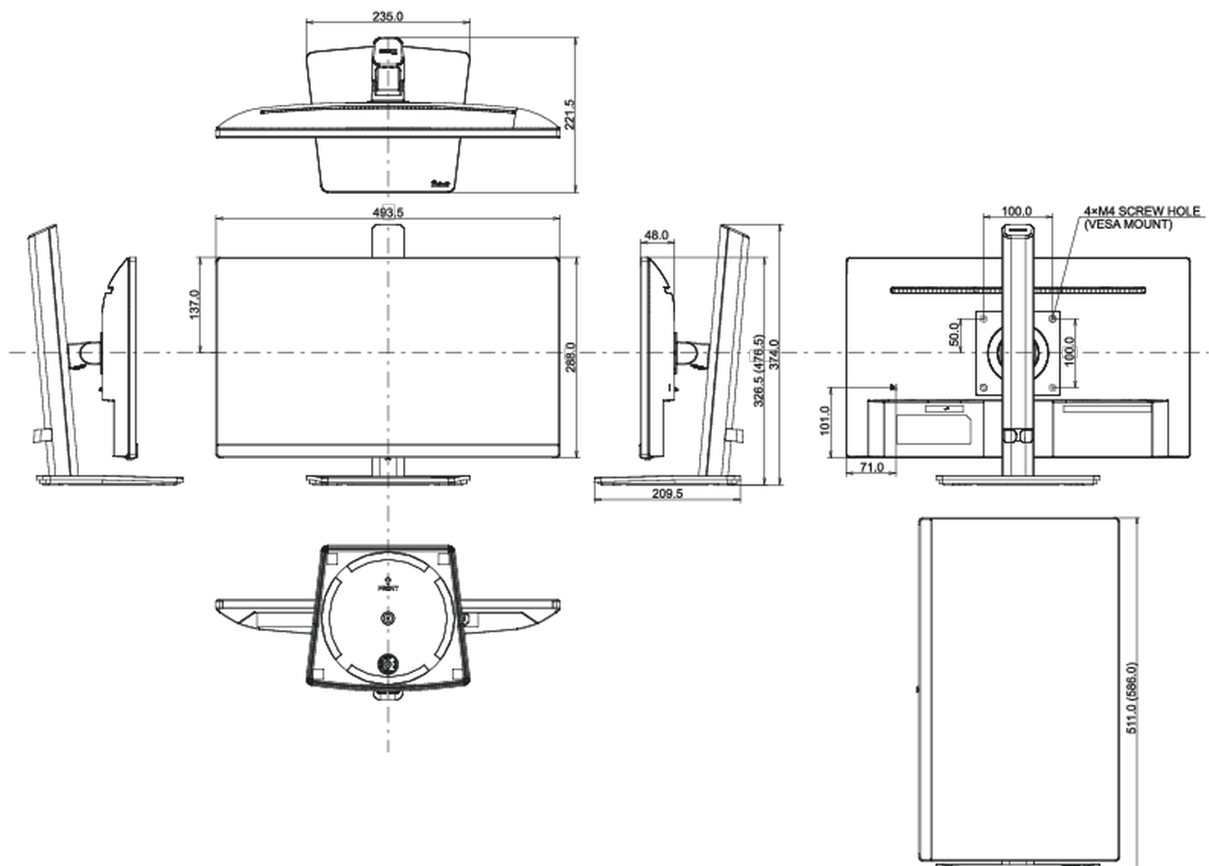

04 MECHANICAL

Display position adjustments	swivel, tilt, pivot (rotation both sides)
Height adjustment	150mm
Rotation (PIVOT function)	90°
Swivel stand	90°; 45° left; 45° right
Tilt angle	23° up; 5° down
VESA mounting	100 x 100mm

Product dimensions W x H x D 493.5 x 326.5 (476.5) x 221.5mm

Box dimensions W x H x D 615 x 125 x 400mm

Weight (without box) 4.2kg

Weight (with box) 5.0kg

EAN code 4948570120789

All trademarks and registered trademarks acknowledged. E & O E. Specification subject to change without notice. All LCD's comply with ISO-9241-307:2008 in connection with pixel defects.