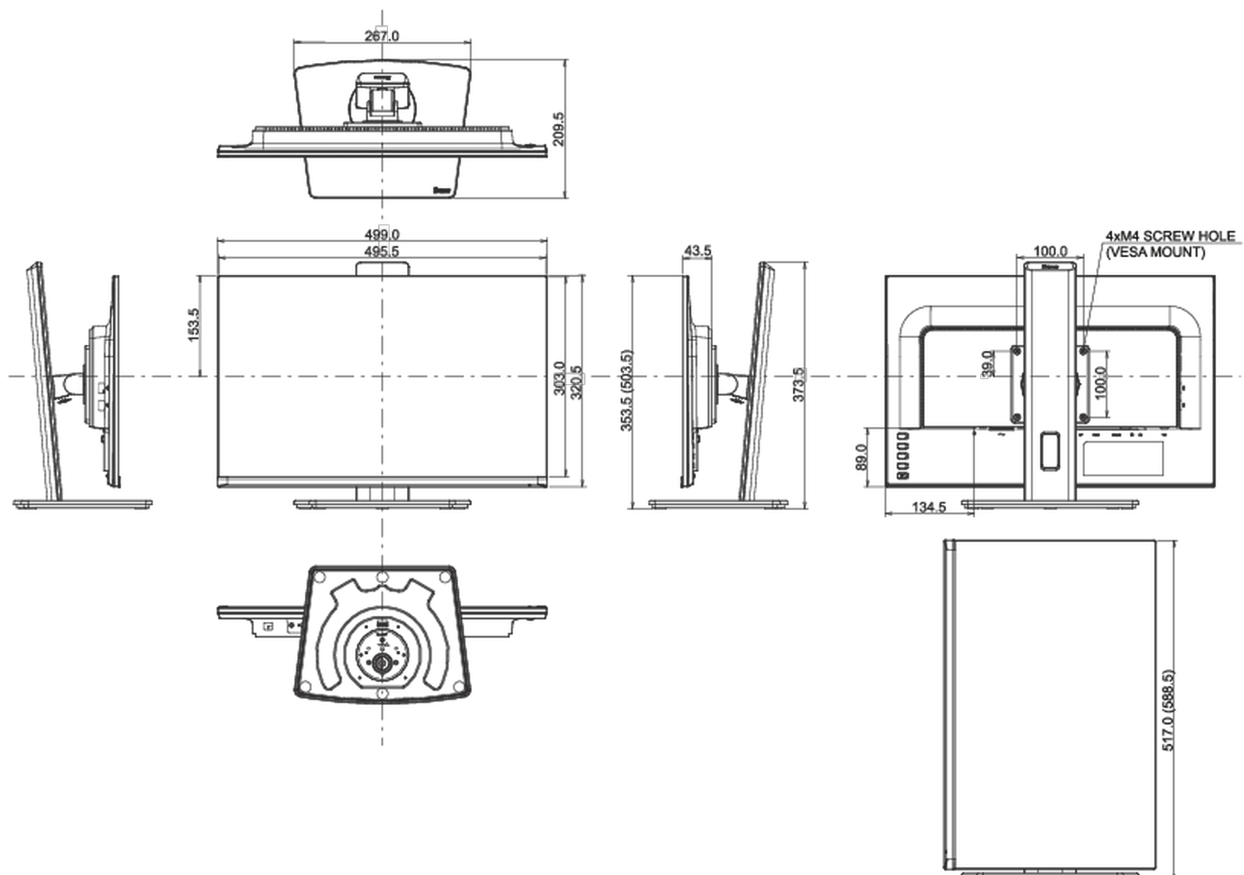

Cable management system

yes

05 ACCESSORIES INCLUDED

Cables

power, USB, DP

Other

quick start guide, safety guide

06 POWER MANAGEMENT

Power supply unit

internal

Power supply

AC 100 - 240V, 50/60Hz

Power usage

24W typical, 0.5W stand by, 0.3W off mode

07 SUSTAINABILITY

Regulations

TCO Certified, CE, TÜV-Bauart, EAC, VCCI-B, PSE, RoHS support, ErP, WEEE, REACH, UKCA

Energy efficiency class (Regulation (EU) 2017/1369)

E

REACH SVHC

above 0.1%: Lead

08 DIMENSIONS / WEIGHT

Product dimensions W x H x D

499 x 353 (503.5) x 209.5mm

Weight (without box)

4.5kg

Weight (with box)

6kg

EAN code

4948570121458