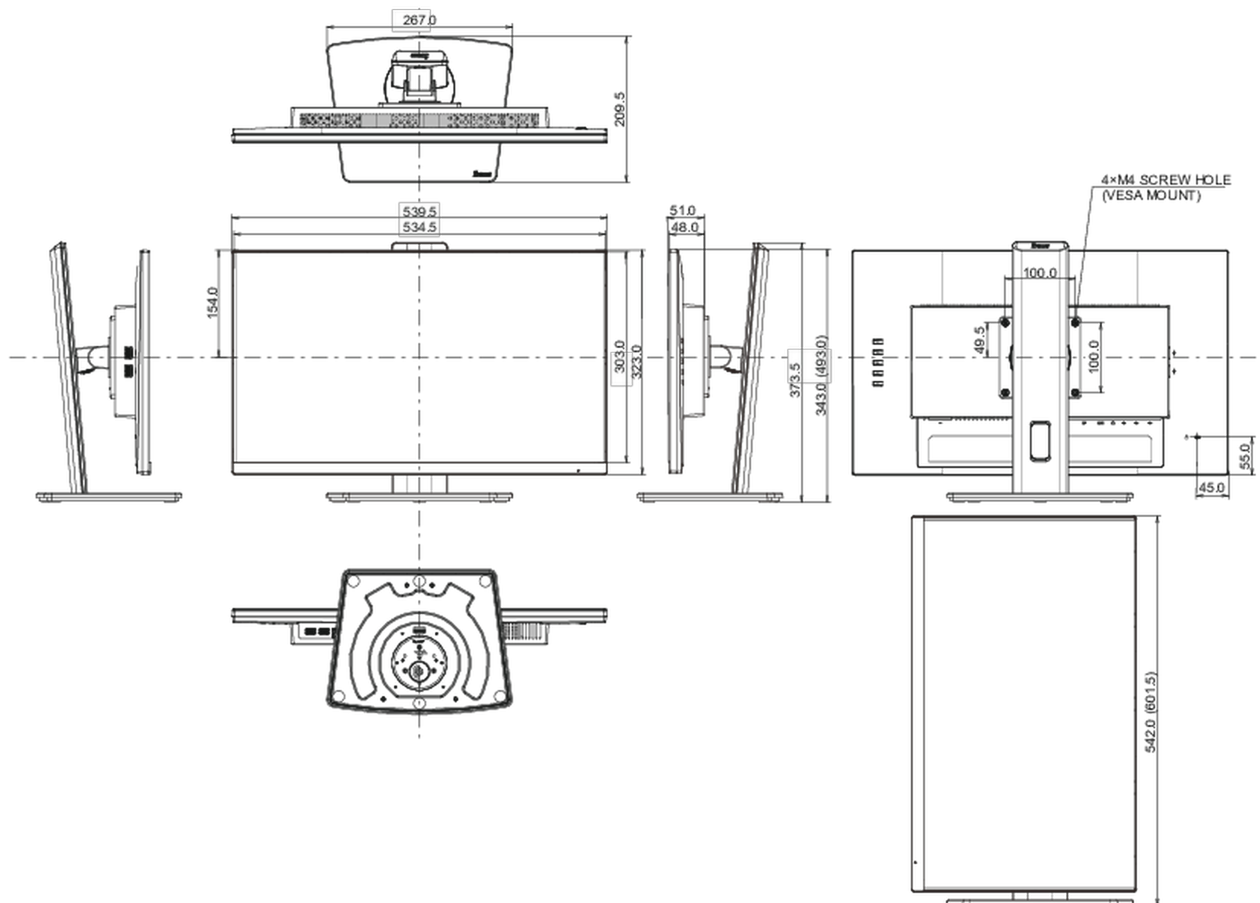

04 MECHANICAL

Display position adjustments	height, swivel, tilt, pivot (rotation both sides)
Height adjustment	150mm
Rotation (PIVOT function)	90°
Swivel stand	90°; 45° left; 45° right
Tilt angle	22° up; 5° down
VESA mounting	100 x 100mm

TCO Certified, CE, TÜV-Bauart, EAC, VCCI-B, PSE, RoHS support, ErP, WEEE, REACH, UKCA

REACH SVHC

above 0.1%: Lead

08 DIMENSIONS / WEIGHT

Product dimensions W x H x D

539.5 x 343 (493) x 209.5mm

Box dimensions W x H x D

610 x 398 x 159mm

Weight (without box)

4.9kg

EAN code

4948570123346

All trademarks and registered trademarks acknowledged. E & O E. Specification subject to change without notice. All LCD's comply with ISO-9241-307:2008 in connection with pixel defects.