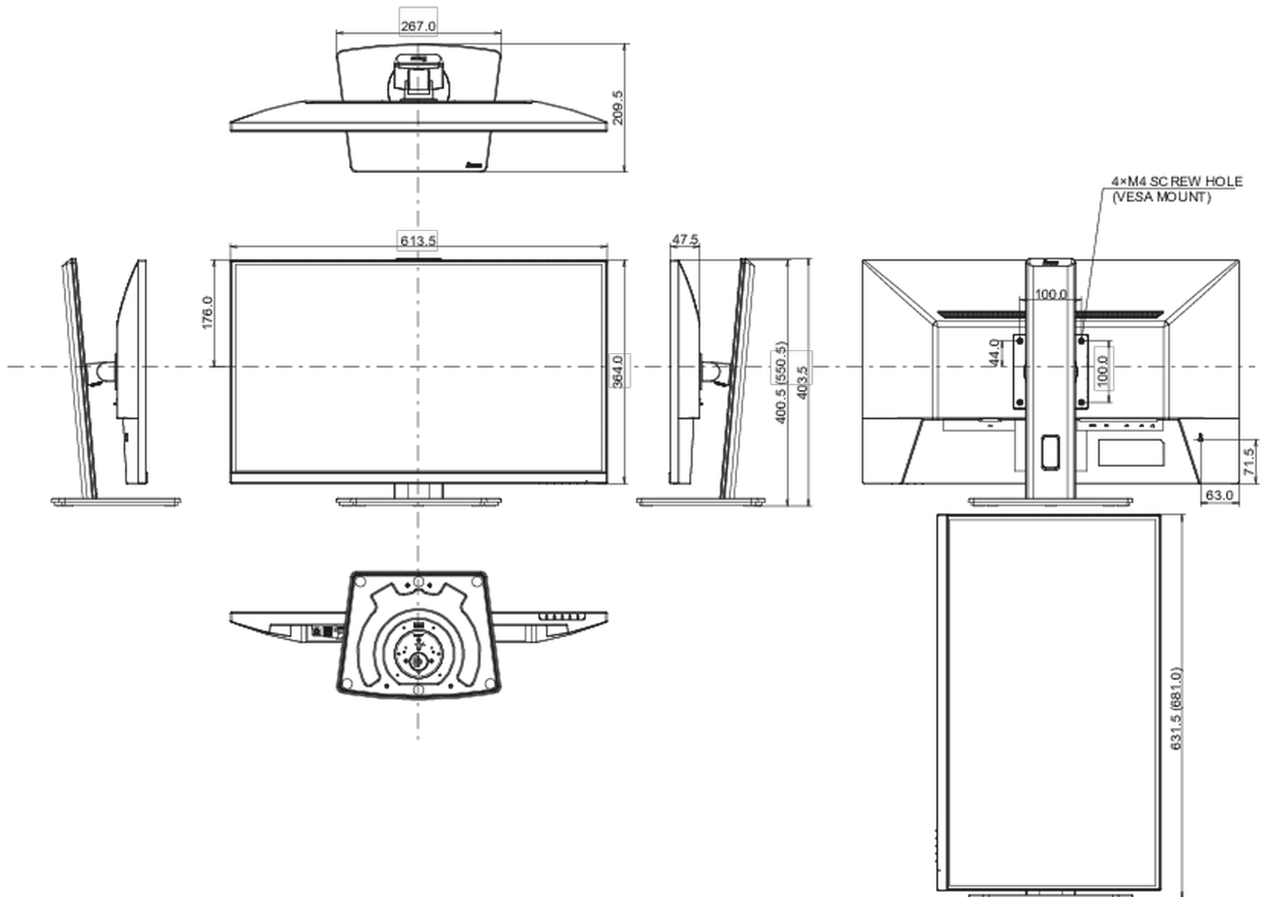

01 DISPLAY CHARACTERISTICS

Design	3-side borderless
Diagonal	27", 68.5cm
Panel	IPS panel technology LED, matte finish
Native resolution	2560 x 1440 @100Hz (3.7 megapixel QHD)
Aspect ratio	16:9
Panel brightness	250 cd/m ²
Static contrast	1300:1
Advanced contrast	80M:1
Response time (MPRT)	1ms
Viewing zone	horizontal/vertical: 178°/178°, right/left: 89°/89°, up/down: 89°/89°
Colour support	16.7mIn (sRGB: 96%; NTSC: 72%)
Horizontal Sync	30 - 151kHz
Viewable area W x H	596.7 x 335.7mm, 23.5 x 12.2"
Pixel pitch	0.233mm
Colour	matte, black

04 MECHANICAL

Display position adjustments	height, swivel, tilt, pivot (rotation both sides)
Height adjustment	150mm
Rotation (PIVOT function)	90°
Swivel stand	90°; 45° left; 45° right
Tilt angle	23° up; 5° down
VESA mounting	100 x 100mm
Cable management system	yes

05 ACCESSORIES INCLUDED

Cables	power, HDMI, DP
Other	quick start guide, safety guide

06 POWER MANAGEMENT

Power supply unit	internal
Power supply	AC 100 - 240V, 50/60Hz
Power usage	22W typical, 0.5W stand by, 0.3W off mode

Product dimensions W x H x D	613.5 x 400.5 (550.5) x 209.5mm
Box dimensions W x H x D	691 x 447 x 142mm
Weight (without box)	5.7kg
Weight (with box)	7.3kg
EAN code	4948570124121

All trademarks and registered trademarks acknowledged. E & O E. Specification subject to change without notice. All LCD's comply with ISO-9241-307:2008 in connection with pixel defects.