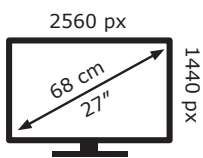

ENERGY

LG Electronics

27GP850P

24 kWh/1000h

ABCDEF**G**

50 kWh/1000h

2019/2013