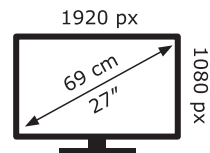

LG Electronics

27GS50F

**19** kWh/1000h

2019/2013