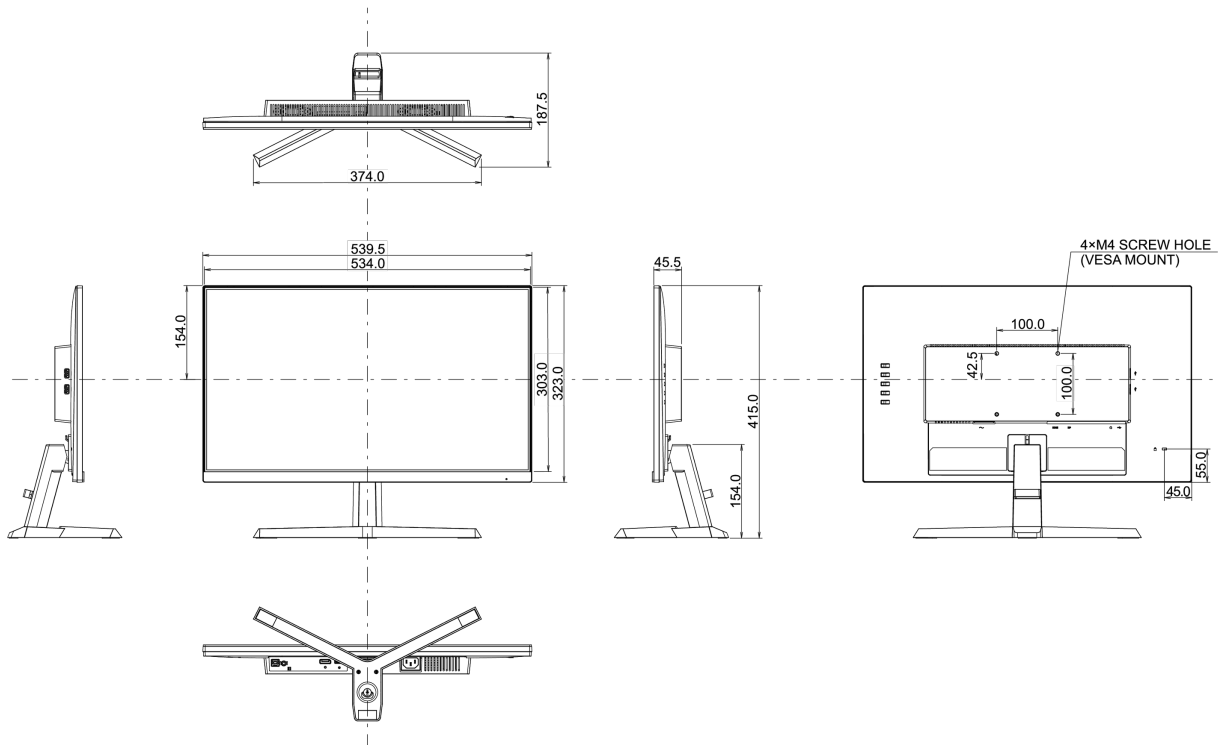

Other

quick start guide, safety guide

06 POWER MANAGEMENT

Power supply unit

internal

Power supply

AC 100 - 240V, 50/60Hz

Power usage

20W typical, 0.5W stand by, 0.3W off mode

07 SUSTAINABILITY

Regulations

CE, TÜV-Bauart, EAC, PSE, RoHS support, ErP, WEEE, VCCI, REACH

Energy efficiency class (Regulation (EU) 2017/1369)

E

REACH SVHC

above 0.1%: Lead

08 DIMENSIONS / WEIGHT

Product dimensions W x H x D

539.5 x 415 x 187.5mm

Box dimensions W x H x D

610 x 413 x 146mm

Weight (without box)

3.2kg

Weight (with box)

4.8kg

EAN code

4948570117727

All trademarks and registered trademarks acknowledged. E & O E. Specification subject to change without notice. All LCD's comply with ISO-9241-307:2008 in connection with pixel defects.