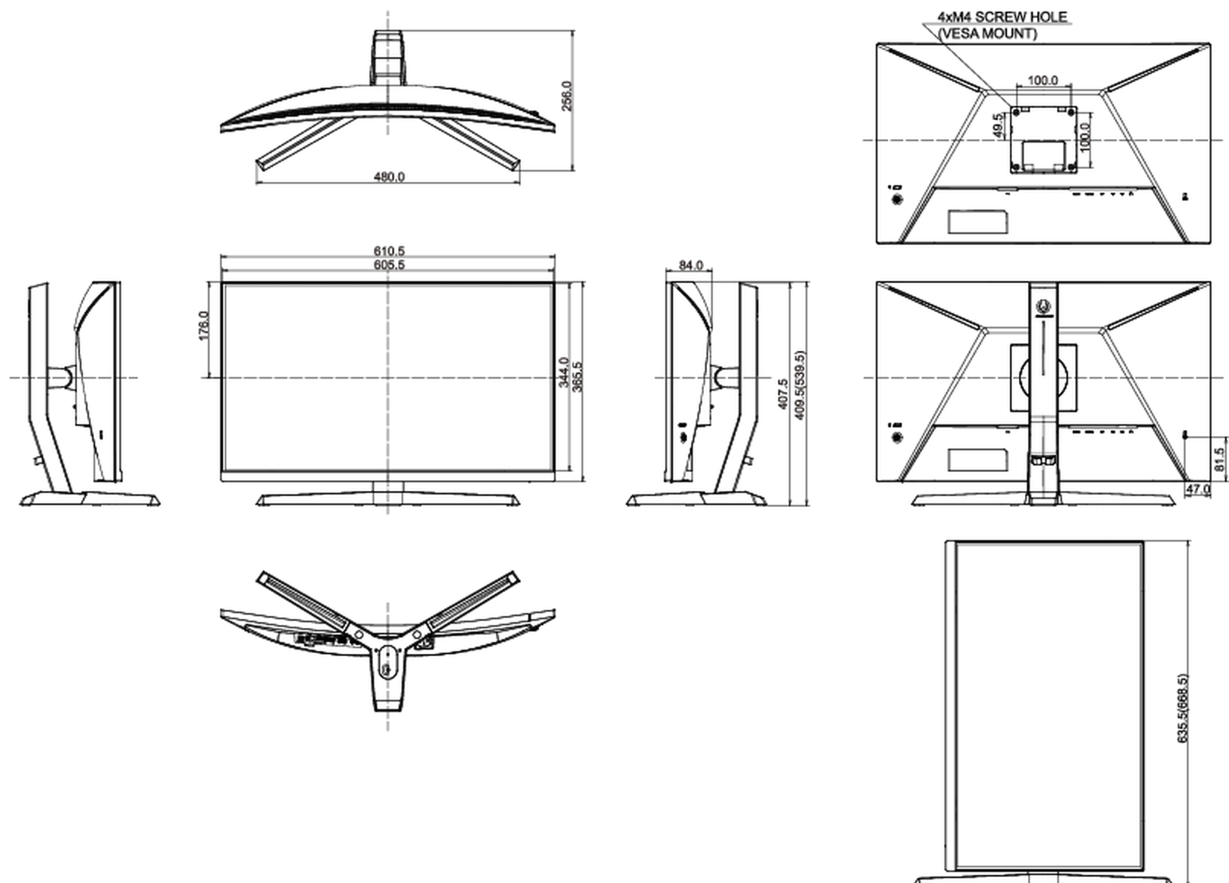

MTBF

50000 hours

05 ACCESSORIES INCLUDED

Cables

power, USB, HDMI

Other

quick start guide, safety guide

06 POWER MANAGEMENT

Power supply unit

internal

Power supply

AC 100 - 240V, 50/60Hz

Power usage

28W typical, 0.5W stand by, 0.3W off mode

07 SUSTAINABILITY

Regulations

CE, TÜV-Bauart, EAC, RoHS support, ErP, WEEE, REACH, UKCA

Energy efficiency class (Regulation (EU) 2017/1369)

E

REACH SVHC

above 0.1%: Lead

08 DIMENSIONS / WEIGHT

Product dimensions W x H x D

610.5 x 409.5 (539.5) x 256mm

Box dimensions W x H x D

692 x 505 x 228mm

Weight (without box)

5.7kg

Weight (with box)

7.5kg

EAN code

4948570118878