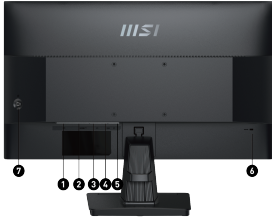

SPECIFICATIONS

PANEL SIZE	24.5"
PANEL RESOLUTION	1920 x 1080 (FHD)
REFRESH RATE	100Hz
RESPONSE TIME	1ms (MPRT) / 4ms (GTG)
PANEL TYPE	IPS
BRIGHTNESS (NITS)	300 cd/m2
VIEWING ANGLE	178°(H) / 178°(V)
ASPECT RATIO	16:9
CONTRAST RATIO	1300:1
sRGB	101% (CIE 1976)
ACTIVE DISPLAY AREA (MM)	543.7(H) x 302.6(V)
PIXEL PITCH (H X V)	0.2832(H) x 0.2802(V)
SURFACE TREATMENT	Anti-glare
DISPLAY COLORS	16.7M
COLOR BIT	8 bits (6 bits + FRC)
VIDEO PORTS	1x HDMI™ (1.4b) 1x D-Sub (VGA)
AUDIO PORTS	1x Line-in 1x Headphone-out
KENSINGTON LOCK	Yes
SPEAKER	2x 2W
VESA MOUNTING	100 x 100 mm
POWER TYPE	External Adaptor (12V 2.5A)
POWER INPUT	100~240V, 50~60Hz
ADJUSTMENT (TILT)	-5° ~ 20°
DIMENSION (W X H X D)	557.5 x 422.1 x 207.2 mm (21.95 x 16.62 x 8.16 inch)
CARTON DIMENSION (W X H X D)	630 x 411 x 125 mm (24.8 x 16.18 x 4.92 inch)
WEIGHT (NW / GW)	2.9kg (6.39lbs) / 4.4kg (9.70lbs)
CERTIFICATES	CB/CE Energy Star
VIDEO INPUT COMPATIBILITY	PC, Mac, PS5™, PS4™, Xbox, Mobile, Notebook * All trademarks and the registered trademarks are the property of their respective owners.
Note	HDMI™: 1920 x 1080 (Up to 100Hz) D-Sub (VGA): 1920 x 1080 (Up to 60Hz) Adaptive Sync Support

FEATURES

Broadened Display

View your applications, spreadsheets and more with a perfect screen size for work desk that aligns with the visual's comfort zone.

IPS Grade Panel

Instantly optimize the screen colors and brightness to ensure that you enjoy every detail at its best while creating your own on-line video

Eye-Q Check

Help have self-check eyes & remind to take a rest while using the monitor for a long time.

Built-In Speaker

Built-in speakers allow you to listen clearly without connecting external speakers.

VESA Mountable

To be mounted on the wall of your office & home with a VESA standard design which can make it completely invisible on a desk.

CONNECTIONS

1. 1x DC-in
2. 1x HDMI (1.4b)
3. 1x D-Sub (VGA)
4. 1x Line-in
5. 1x Headphone-out
6. 1x Kensington Lock
7. 1x 5-way navigator