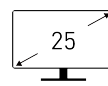

FEATURES

Broadened Display

View your applications, spreadsheets and more with a perfect screen size for work desk that aligns with the visual's comfort zone.