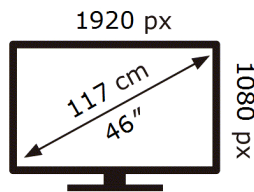

Samsung

VM46B-U

128 kWh/1000h

2019/2013

ENERG ⚡

Samsung

VM46B-U

128 kWh/1000h