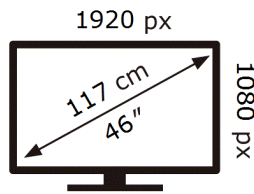

Samsung

VM46B-U

128 kWh/1000h

2019/2013

ENERG ⚡

Samsung

VM46B-U

128 kWh/1000h