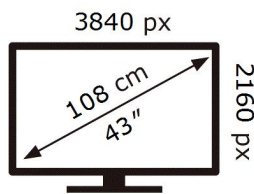

S43CG700NU

54 kWh/1000h

ABCDEF **G**

105 kWh/1000h

2019/2013